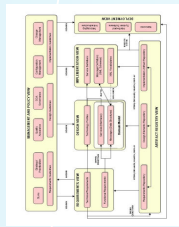

6/1/2006

NCR DEH Roadmap to SOA

Enabling the efficient and secure exchange of data across the NCR

Reference Architecture

Physical Architecture

Based on Evolving Industry Trends

Near Term Architecture

Service Oriented Architecture

Phase 0
Formation

1/1/2007

Phase 1
Initial Operations

1/1/2008

Phase 2
Implementation & Execution

1/1/2009

Phase 3
Matured State

6/1/2006