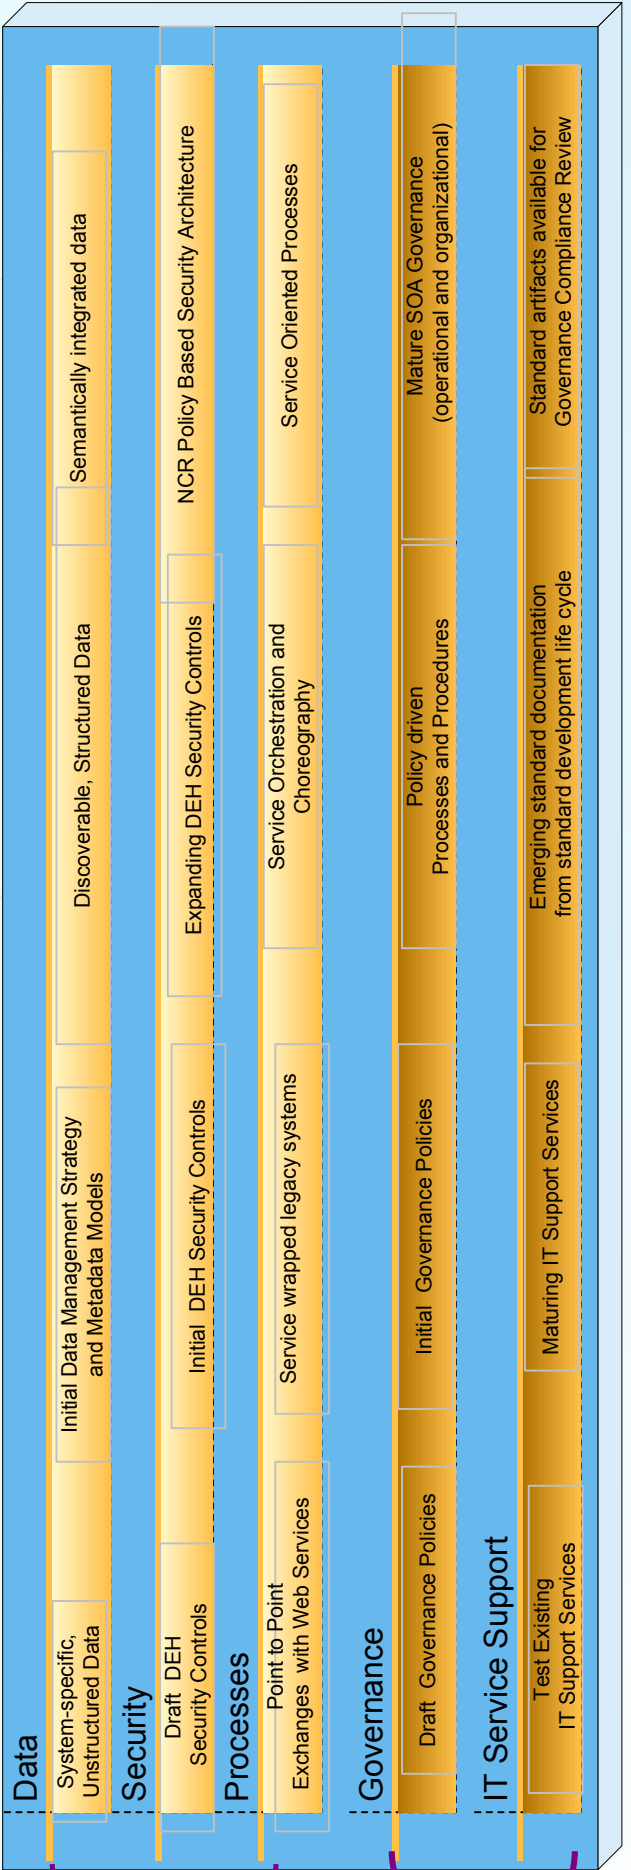

6/1/2006

NCR DEH Roadmap to SOA

Enabling the efficient and secure exchange of data across the NCR

Reference Architecture

Physical Architecture

Based on Evolving Industry Trends

Near Term Architecture

Service Oriented Architecture

Phase 0
Formation

1/1/2007

Phase 1
Initial Operations

1/1/2008

Phase 2
Implementation & Execution

1/1/2009

Phase 3
Matured State

6/1/2006

12/31/2009

NCR DEH Domains Architecture

NCR DEH Process Frameworks